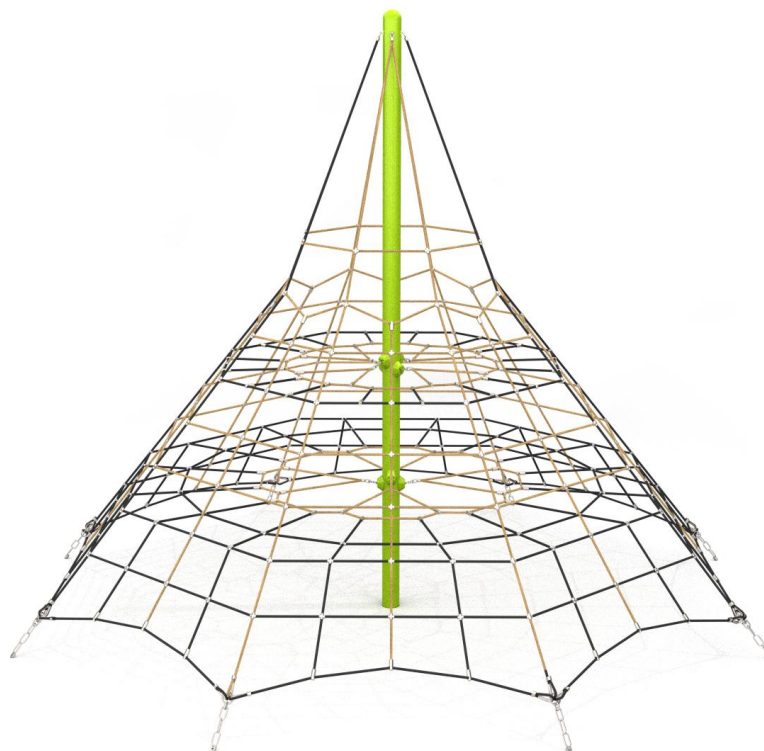

9103

CLIMBING

INTEGRATION

## PRODUCT DESCRIPTION

Dimensions: 587 X 587 cm  
Impact area: 888 X 888 cm  
Overall Height: 450 cm  
Free Fall Height: 100 cm

Availability of spare parts: YES  
Product compliant with EN 1176-2008: YES  
Age group: 3 - 12 years