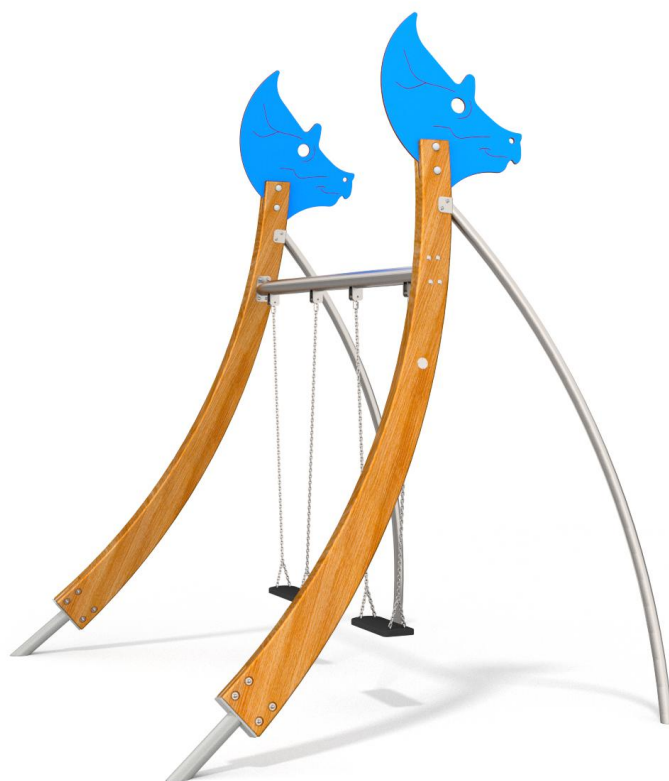

8508

FUN

INTEGRATION

## PRODUCT DESCRIPTION

Dimensions: 320 x 265 cm  
Impact area: 297 x 750 cm  
Total height: 355 cm  
Free fall height: 129 cm

The heaviest element: 15 kg  
The biggest element: 347 cm

Availability of spare parts: YES  
Product compliant with EN 1176-1:2017: YES  
Age group: 3-12 years